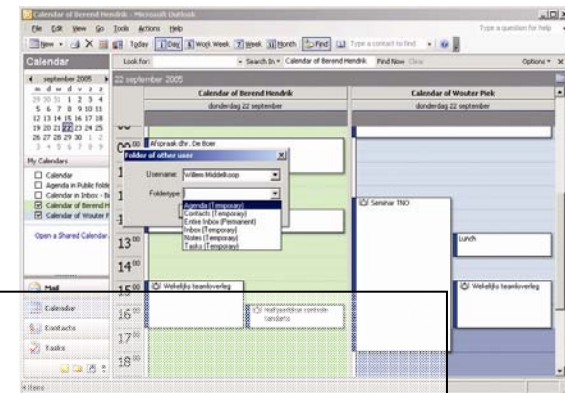

Uitdagingen oplossen in adoptie open standaarden

**Firewalls
Bestandseling**

**Alternatief voor
Small Business
Server**

Focus

**In kantoorautomatisering:
*Agenda delen met Outlook op Linux Server***