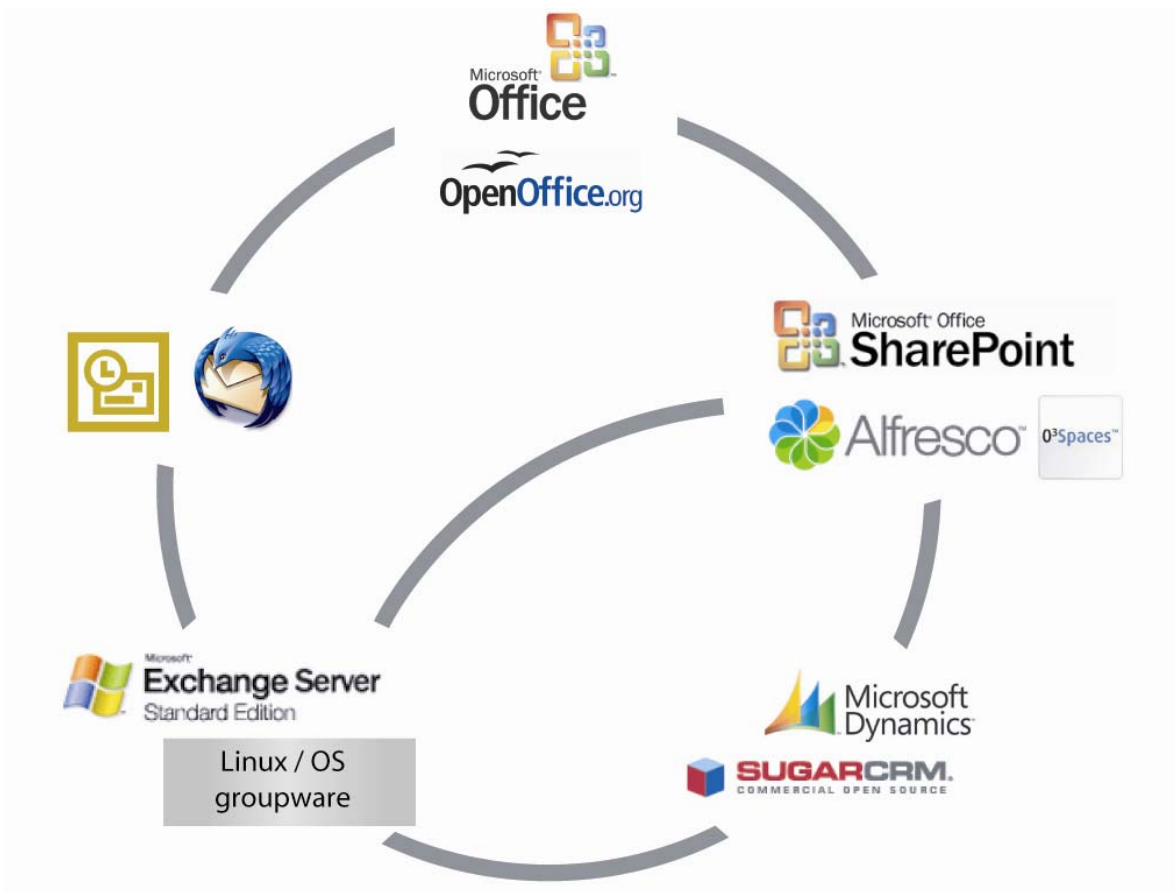

Vb Applicatie evaluatie en integratie discussie