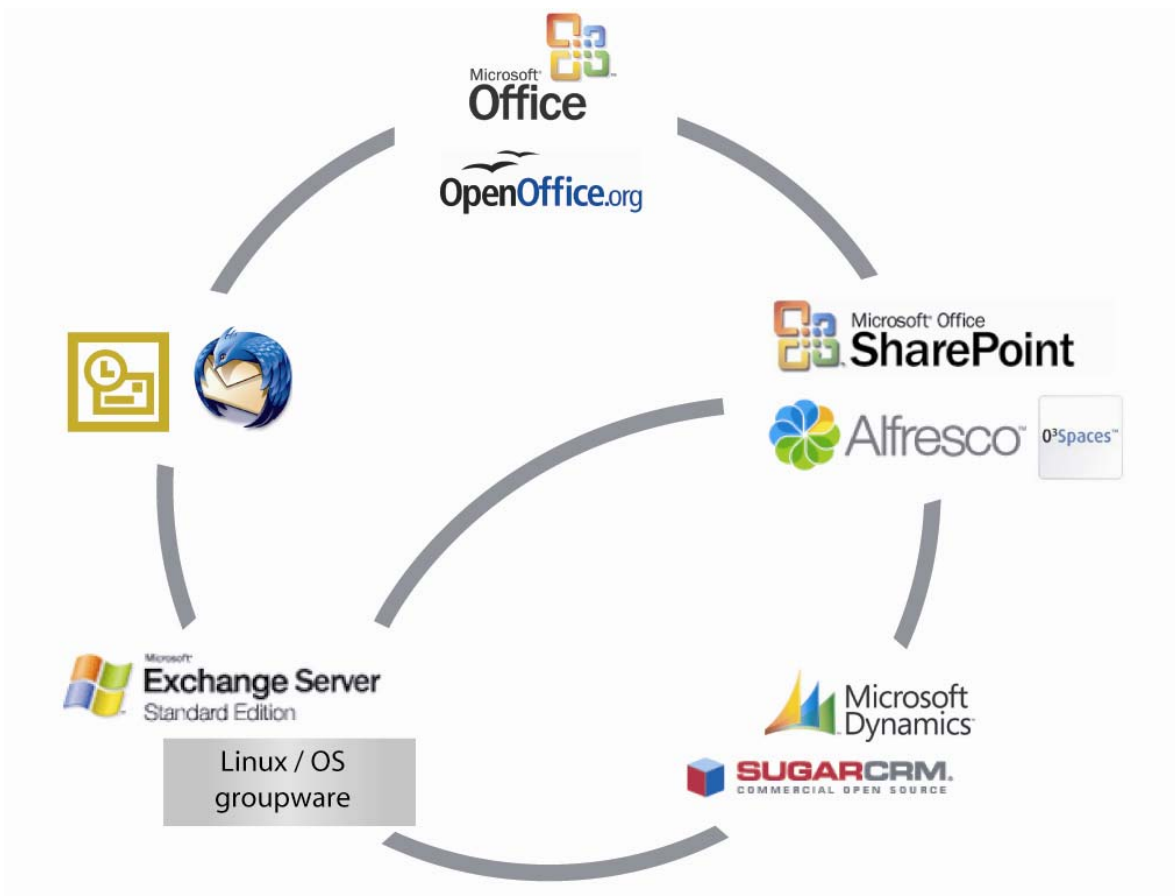

Vb Applicatie evaluatie en integratie discussie