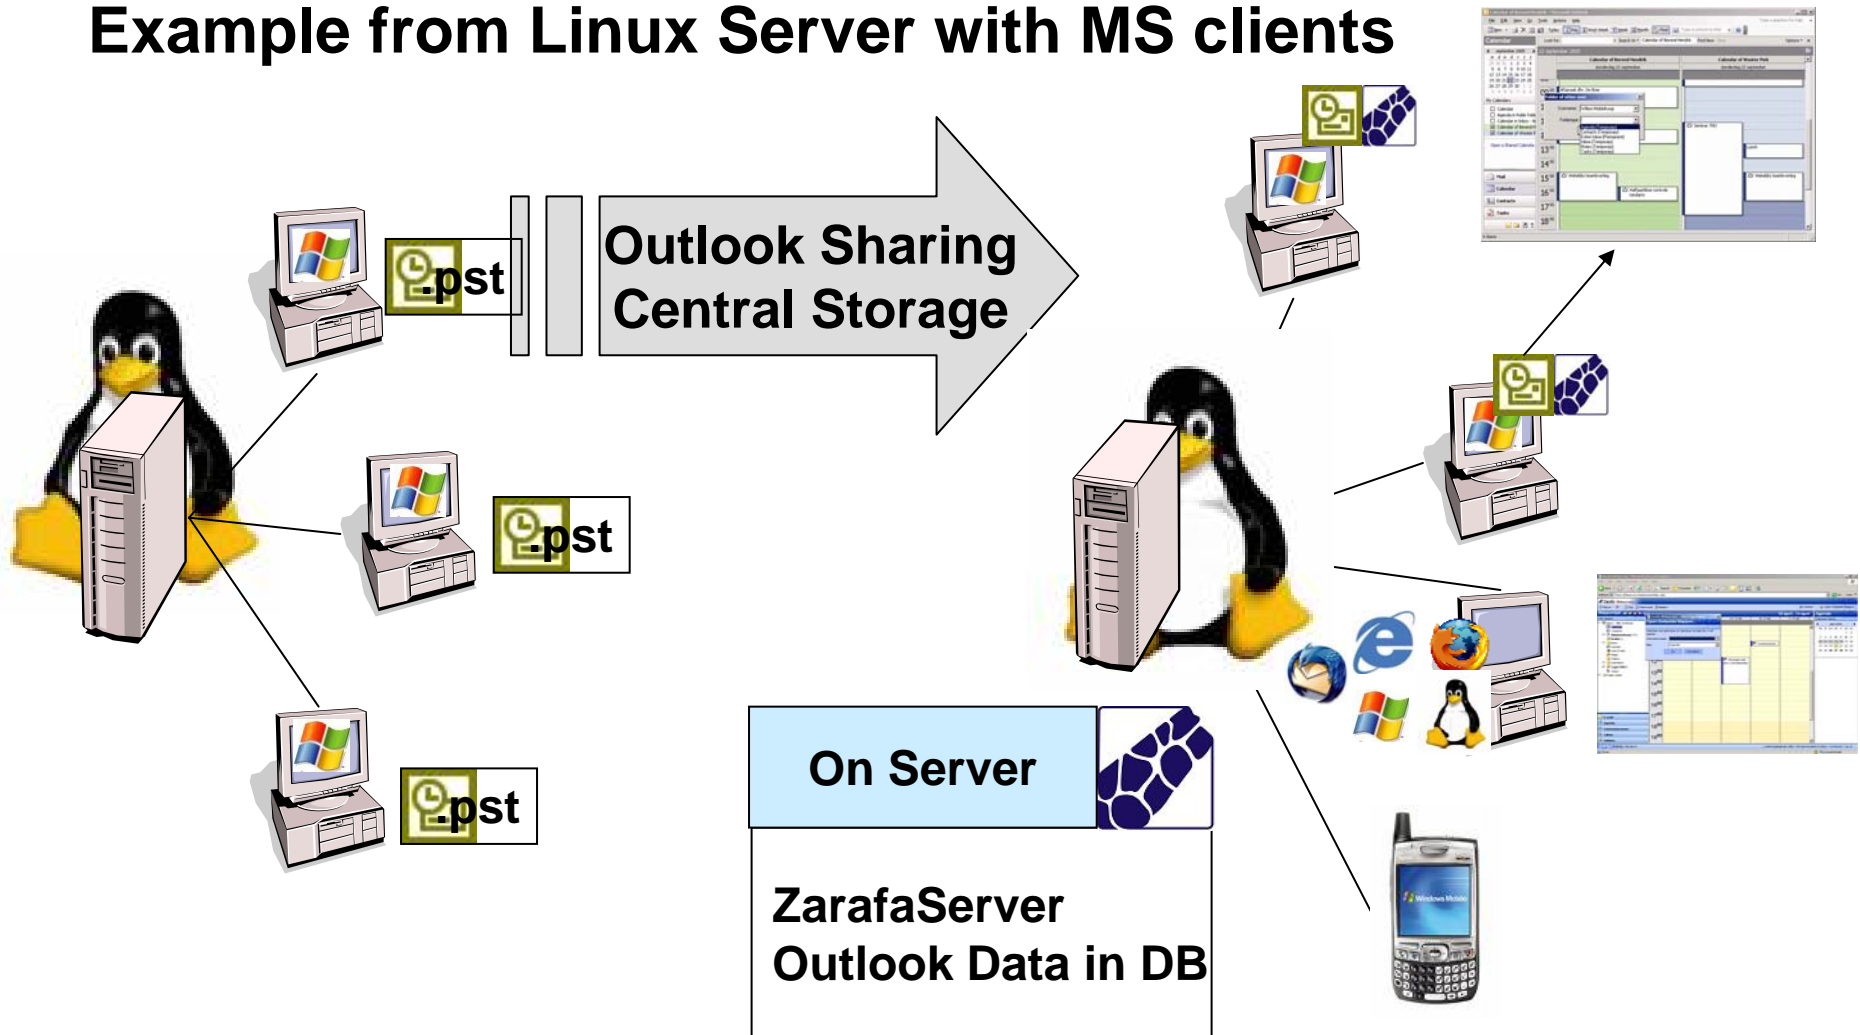

Example from Linux Server with MS clients

Zarafa Outlook Sharing

- Outlook Sharing: mail, calendar, contacts, tasks
- Webaccess with Outlook Look & Feel
- Integrate in Linux (mail) Server
- Nr 1 Alternative for Microsoft Exchange
- The only solution really implemented like MS Exchange (see iX Magazine May'06)